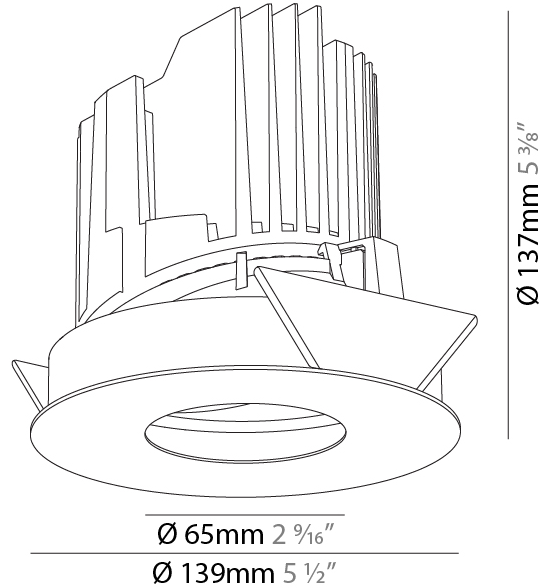

PHYSICAL

Shape: Round
Diameter (mm): 139
Diameter (in): 5 1/2
Height (mm): 137
Height (in): 5 3/8
Ceiling Thickness (mm): 10 / 12.5 / 15 / 25
Ceiling Thickness (in): 3/8 or 1/2 or 9/16
Min. Recessing Depth (mm): 150
Min. Recessing Depth (in): 5 7/8
Light Distribution: Adjustable / Asymmetric
Weight (kg): 0.865
Weight (lbs): 1.9
Fixture Finish: SSR / BKV / CWI / CRY / HAB / UFT / ITA / RUA / FTG / MYG / LOD / PUS / FRO / FUP / KIA / POP / BLS / SPG / MEY / GOH / GUM / CHC / COM / ABZ / JAG / OBR / MOS / ROR
Fixture Material: Aluminum Die Cast
Cut-out Measurements: 130mm / 5 1/8"

ELECTRICAL

Lamp Type: LED (Zhaga Standard)
Input Wattage (W): 28.6
Total Output Wattage (W): 26
Dimming: Tri-Mode (Non-Dimming and Phase Dimming (120Vac only) and 0-10V Dimming)
Driver Included: No
Driver Location: Recessed Housing
Driver Type: Constant Current - Universal
Housing: See components
Input Voltage (V): 120 - 277
Constant Current (MA): 700

LED

Number of LEDs: 1
Color Temperature (°K): 2700 / 3000 / 3500 / 4000
Max. Delivered Lumen (lm): 1890 / 1930 / 2028 / 2070
Nominal Lumen (lm): 3210 / 3290 / 3459 / 3530
CRI: >90 CRI
Lamp Life (hrs): 50000

OPTICAL

Reflector°: 20 / 25 / 40
Adjustability: Fixed

RATINGS AND CERTIFICATIONS

Certified By: Certified for North American Standards
IP rating: IP20

PROJECT	_____
TYPE	_____
SPECIFIER	_____
QUANTITY	_____
DATE	_____